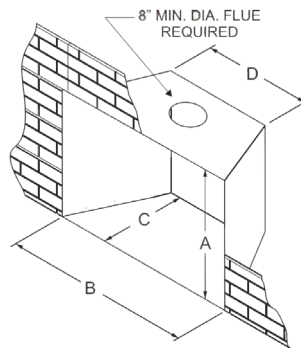

RUSHMORE DIRECT-VENT INSERTS

Minimum Fireplace Opening Dimensions (in inches)		
	DVCT30CBN	DVCT35CBN
A	19 1/2	24 1/2
B	31 1/4	35 1/4
C	18	19
D	22	25 3/4

BTUs (min / max)		
	DVCT30CBN	DVCT35CBN
Natural	30,000 / 8,500*	39,000 / 10,000*
LP	28,500 / 10,000*	35,000 / 11,000*

Specifications		
	DVCT30CBN	DVCT35CBN
Type of Gas	Natural or LP	Natural or LP
Iron Pipe Size (N.P.T.)	1/2 - inch	1/2 - inch
Ignition System	Multifunction Remote	Multifunction Remote
Venting	5 x 8 inch	5 x 8 inch

Warranty

10-year limited warranty on combustion chamber, limited lifetime on glass. All other parts carry a three-year limited warranty. All remote controls carry a one-year limited warranty.

Empire is committed to continuous product improvement; specifications are subject to change without notice. Dimensions in this brochure are approximate; read and follow the framing dimensions in the owners manual supplied with your Empire product. Flame size, shape, and color will vary from photos.

SINCE 1932

Empire Comfort Systems Inc.
918 Freeburg Ave.
Belleville, IL 62220-2623
info@empirecomfort.com
AH-01068 10/23/20