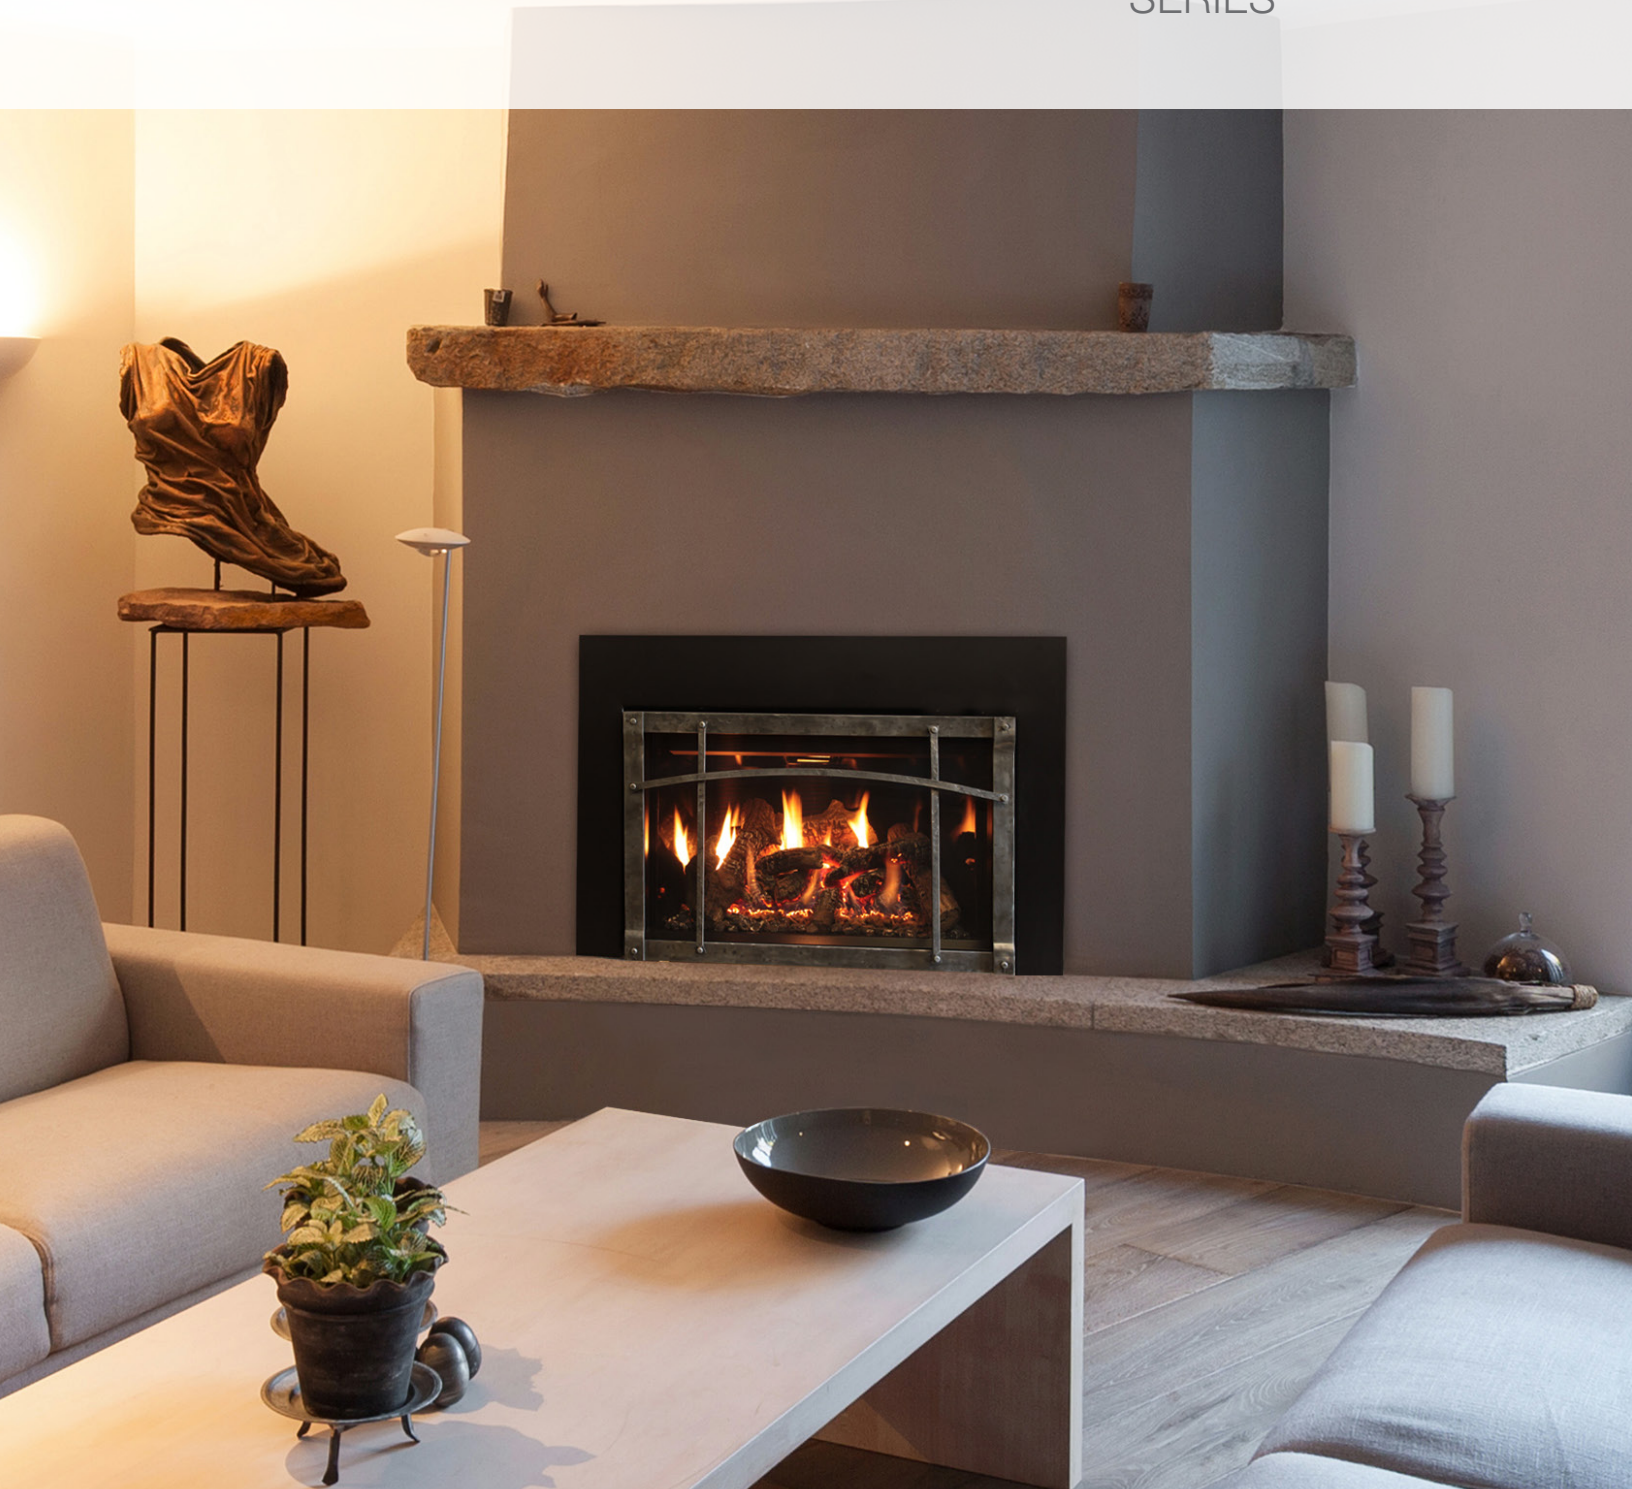

THE RUSHMORE

SERIES

DIRECT-VENT INSERTS

Rushmore 35 insert with Charred log set and Old World Stone liner

Available in 30-inch and 35-inch models, Rushmore direct-vent inserts turn your wood-burning fireplace into an attractive and efficient centerpiece. The TruFlame system combines technology with aesthetics to create truly realistic flames and a glowing ember bed, reminiscent of a wood fire.