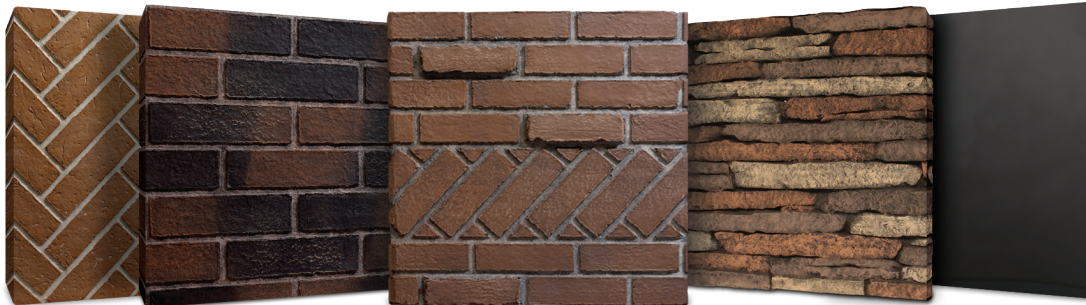

Options & Accessories

Controls

Take charge of your Millivolt or IP fireplace with a battery-operated remote control, thermostat remote, electric remote control, wall thermostat, or wall switch.

Outer Frames and Bottom Trim

Our metal three-piece outer frames let you transition from your fireplace to the adjoining mantel or wall. The frames and optional bottom trim are available in black and hammered pewter.

Liners

Herringbone Brick
(Ceramic Fiber)

Aged Brick
(Ceramic Fiber)

Banded Brick
(Ceramic Fiber)

Stacked Limestone
(Ceramic Fiber)

Black Reflective
(Metal)

Availability varies by product – see dealer.