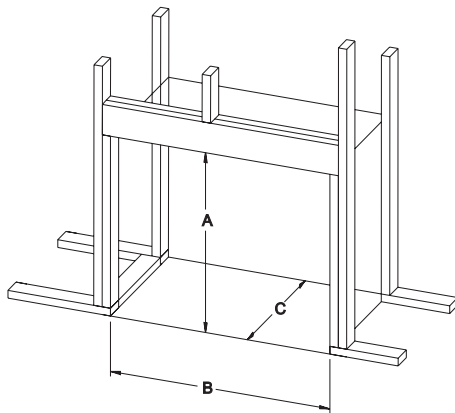

Minimum Framing Dimensions for Deluxe, Premium, & Luxury Models *(in inches)*

Model	A	B	C
DVP36FP	37-3/4	39-3/8	19-7/8
DVP42FP	37-3/4	43-3/8	19-7/8
DVP48FP	37-3/4	49-3/8	19-7/8
DVX36FP	40-7/8	39-3/8	19-7/8
DVX42FP	40-7/8	43-3/8	19-7/8

See owners manual for complete dimensions.

Premium, and Luxury

Warranty for All Models

10-year limited warranty on combustion chamber; limited lifetime on glass.
All other parts carry a 3-year limited warranty.
All Remote Controls carry a 1-year limited warranty.

All direct-vent fireplaces manufactured after January 1, 2015, must be installed with a barrier screen to prevent accidental contact with hot glass. Depending on the fireplace model, the barrier screens are available separately or incorporated into decorative fronts. See owner's manual for details.

Refer to your Owner's Manual for complete installation and safety information.

Gas Inlet for All Models

Type of Gas	Natural or LP
Iron Pipe Size (N.P.T.)	1/2 inch

Empire is committed to continuous product improvement; specifications are subject to change without notice. Dimensions in this brochure are approximate; read and follow the framing dimensions in the owners manual supplied with your Empire product. Flame size, shape, and color will vary from photos.

Member of the following industry associations:

This appliance is design-certified to the ANSI standard by:

SINCE 1932

Empire Comfort Systems Inc.
918 Freeburg Ave.
Belleville, IL 62220-2623
info@empirecomfort.com

WMH-00641 3/01/21

The Empire Comfort Systems and White Mountain Hearth names and logos are registered U.S. trademarks.