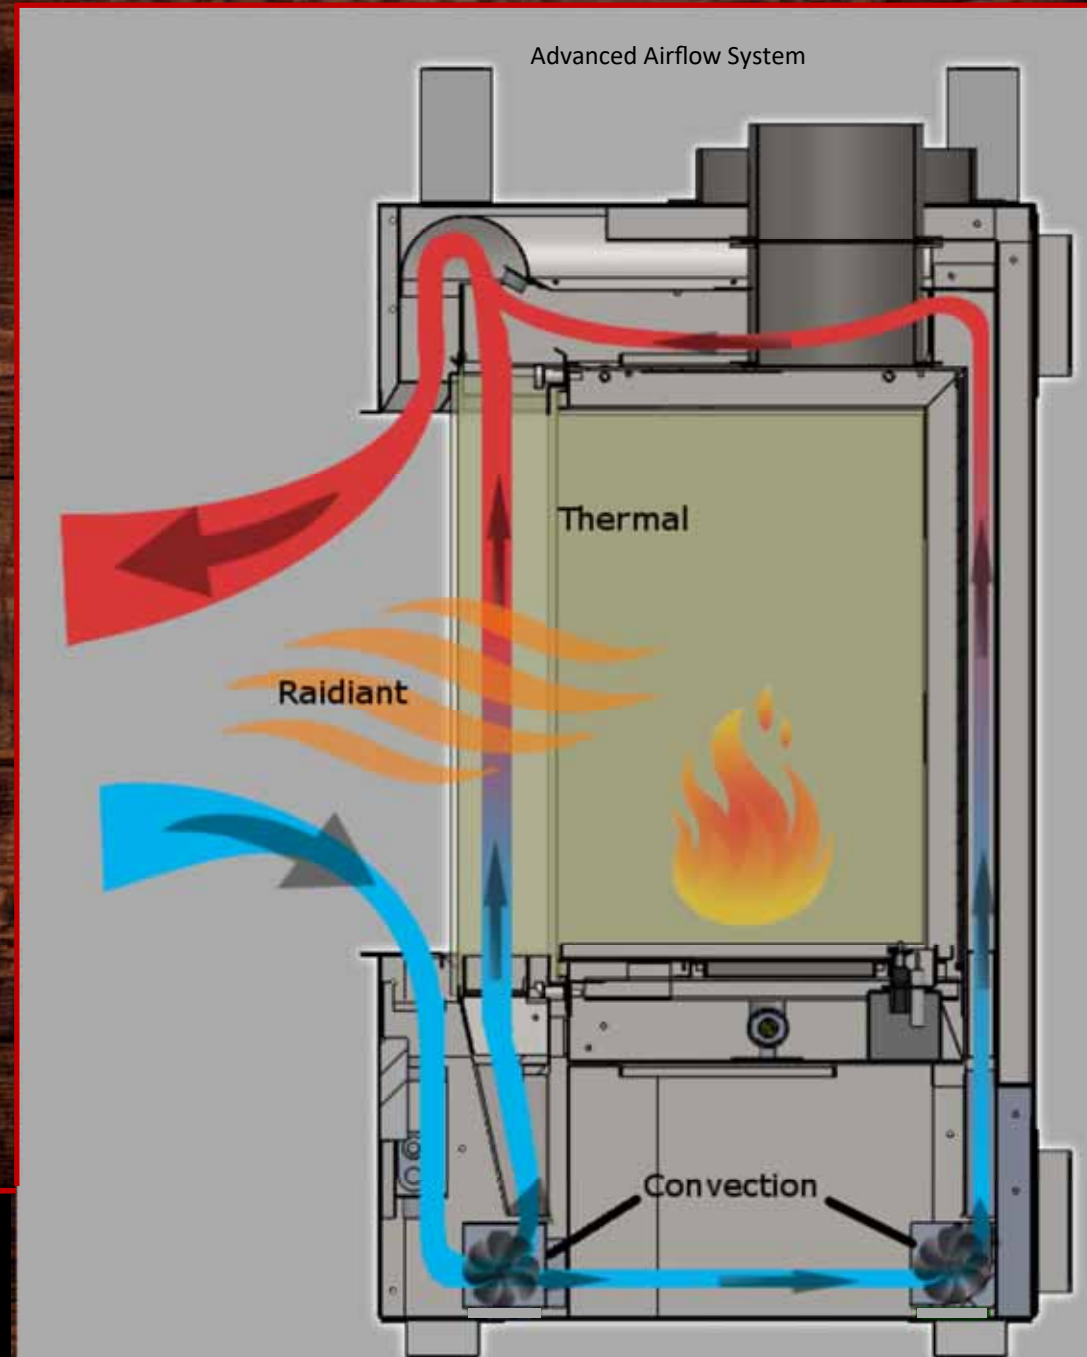

- **Warm Glass System :** Safety touch glass

Our Warm Glass system, skillfully brings the temperature of the glass down below the stringent standard of 172 degree, while still allowing radiant heat to efficiently heat your room.

RTC technology combines all three elements of heat transfer to create maximum efficiency

- Radiant - Allowing the heat from the fire to naturally spill into the room
- Thermal - Air flowing up over the radiant heat
- Convection - Gently blowing air into the room

RTC

Three Breeze fans combine airflow with 6 variable speeds and 7 flame settings they will maximize room heating efficiency on days when you might need extra heat throughout your room. An unprecedented 42 heating combinations.