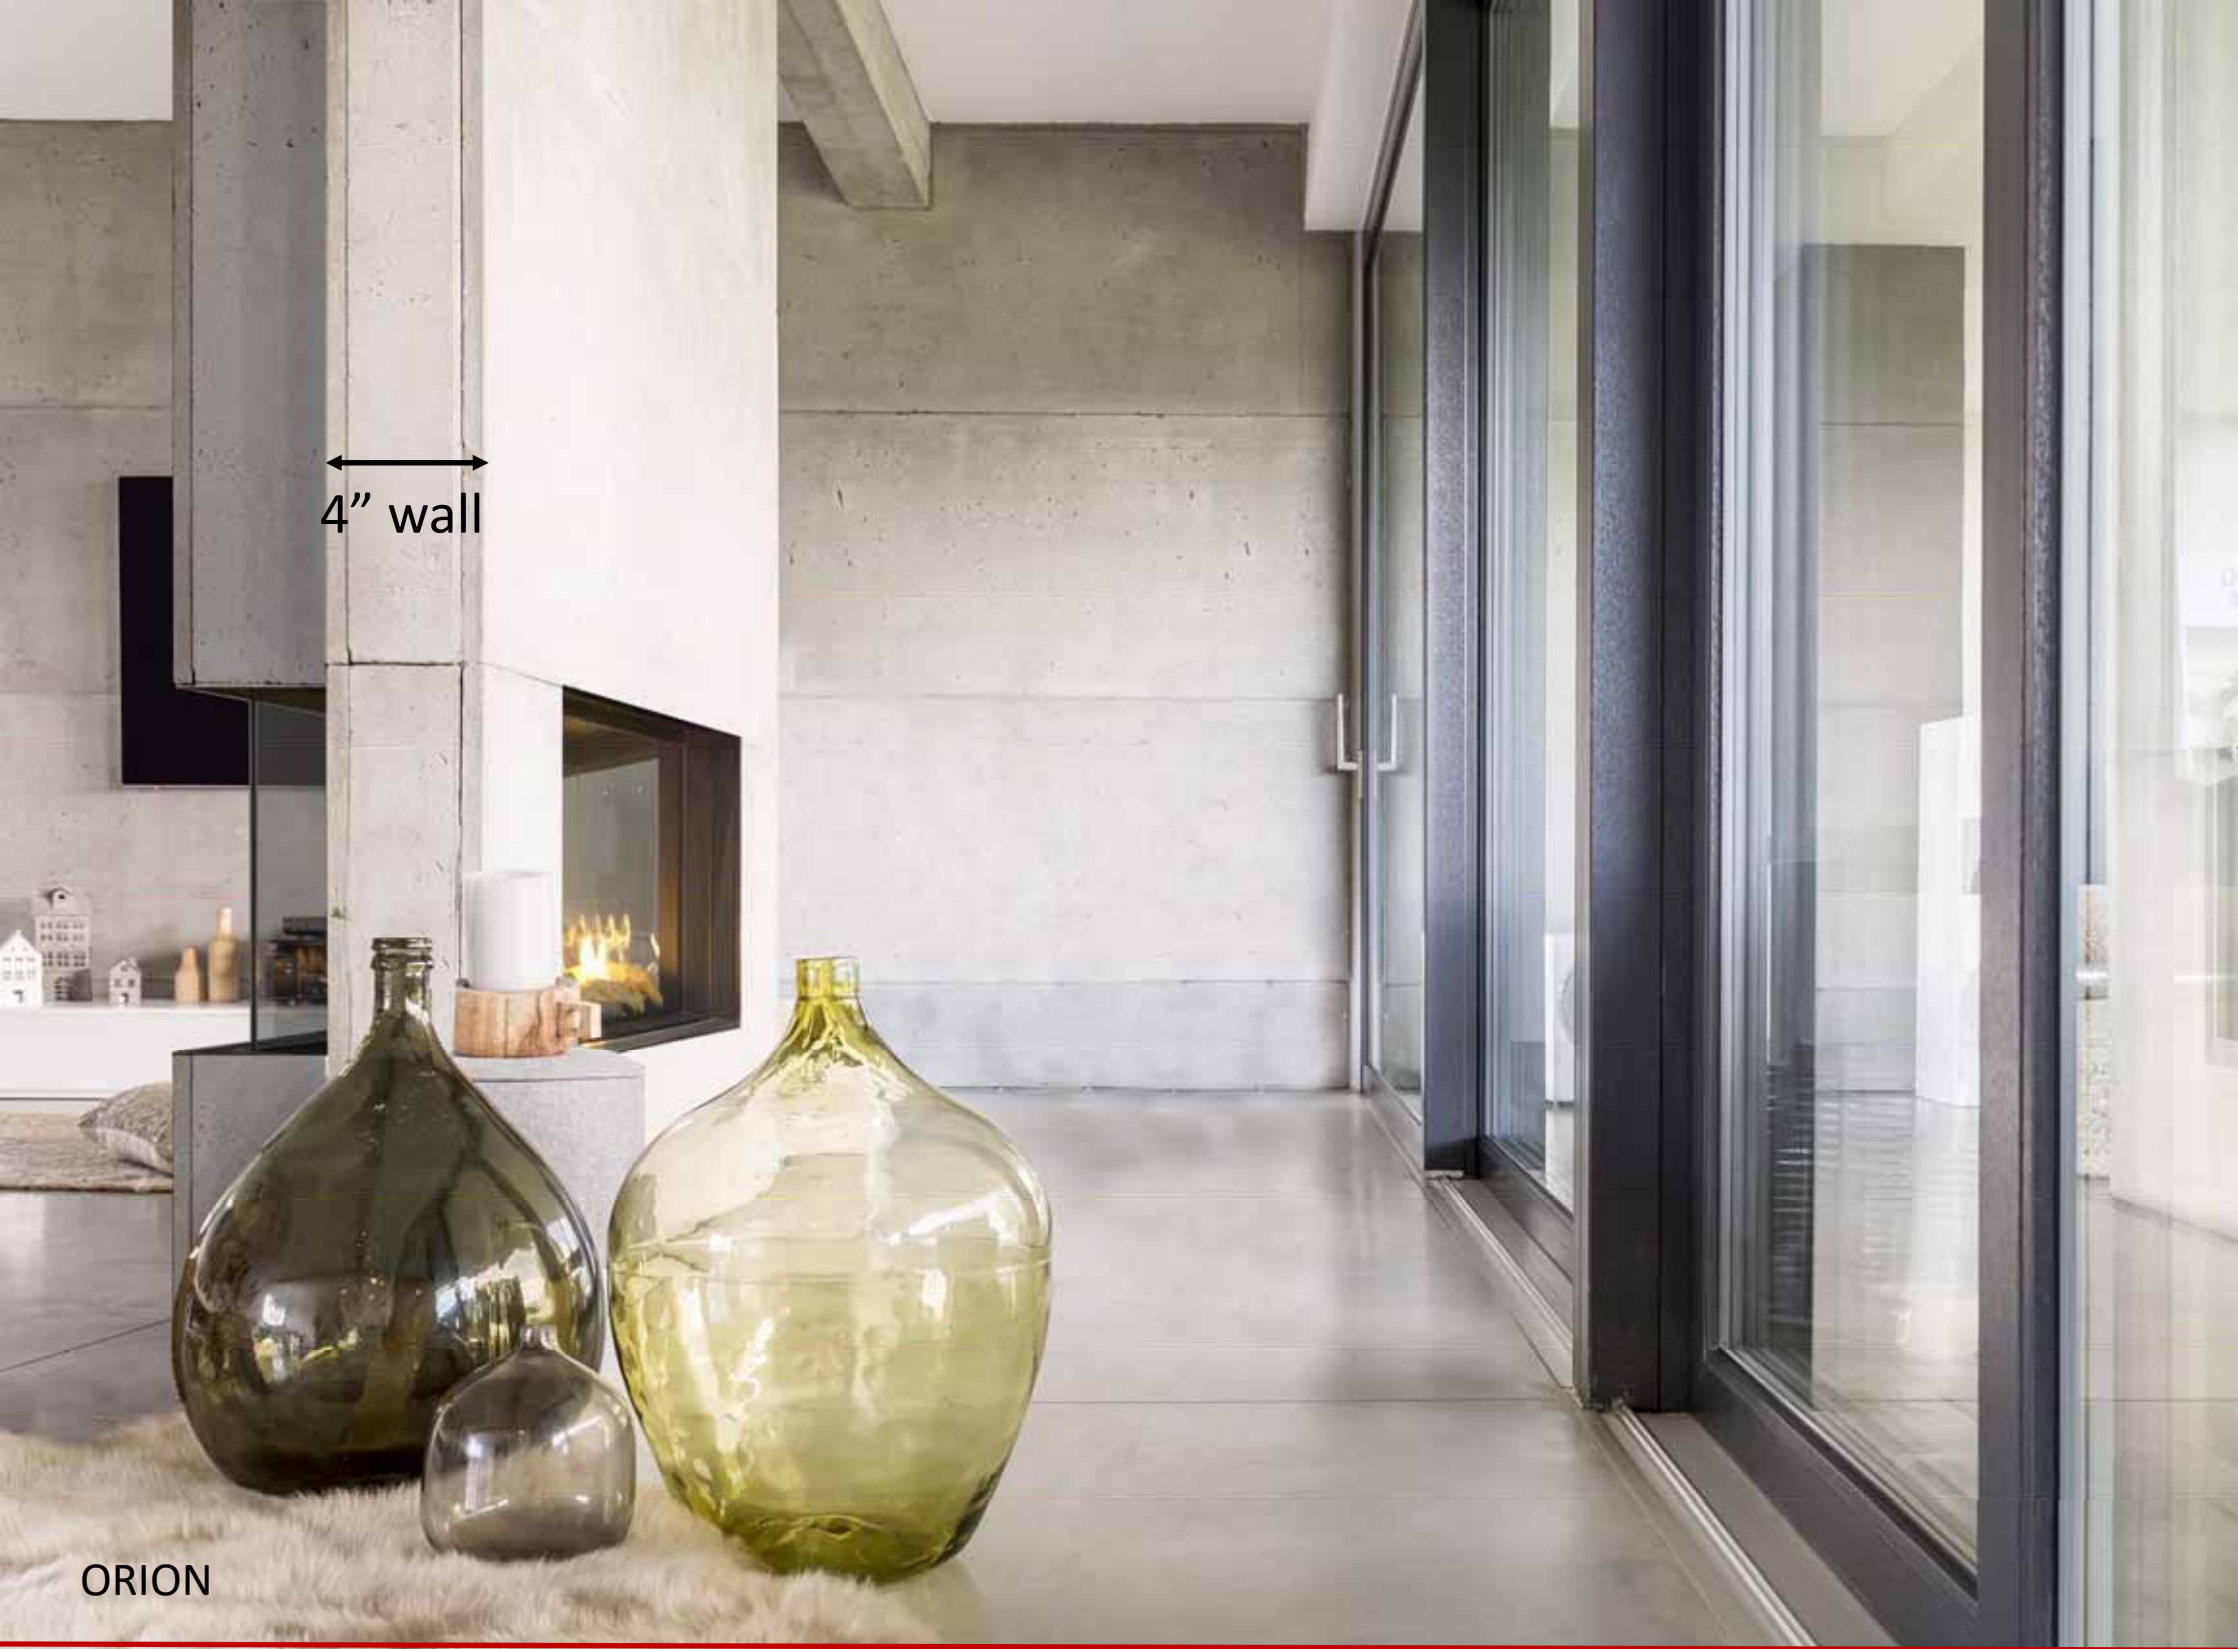

4" wall

ORION

Enjoy Views from four side